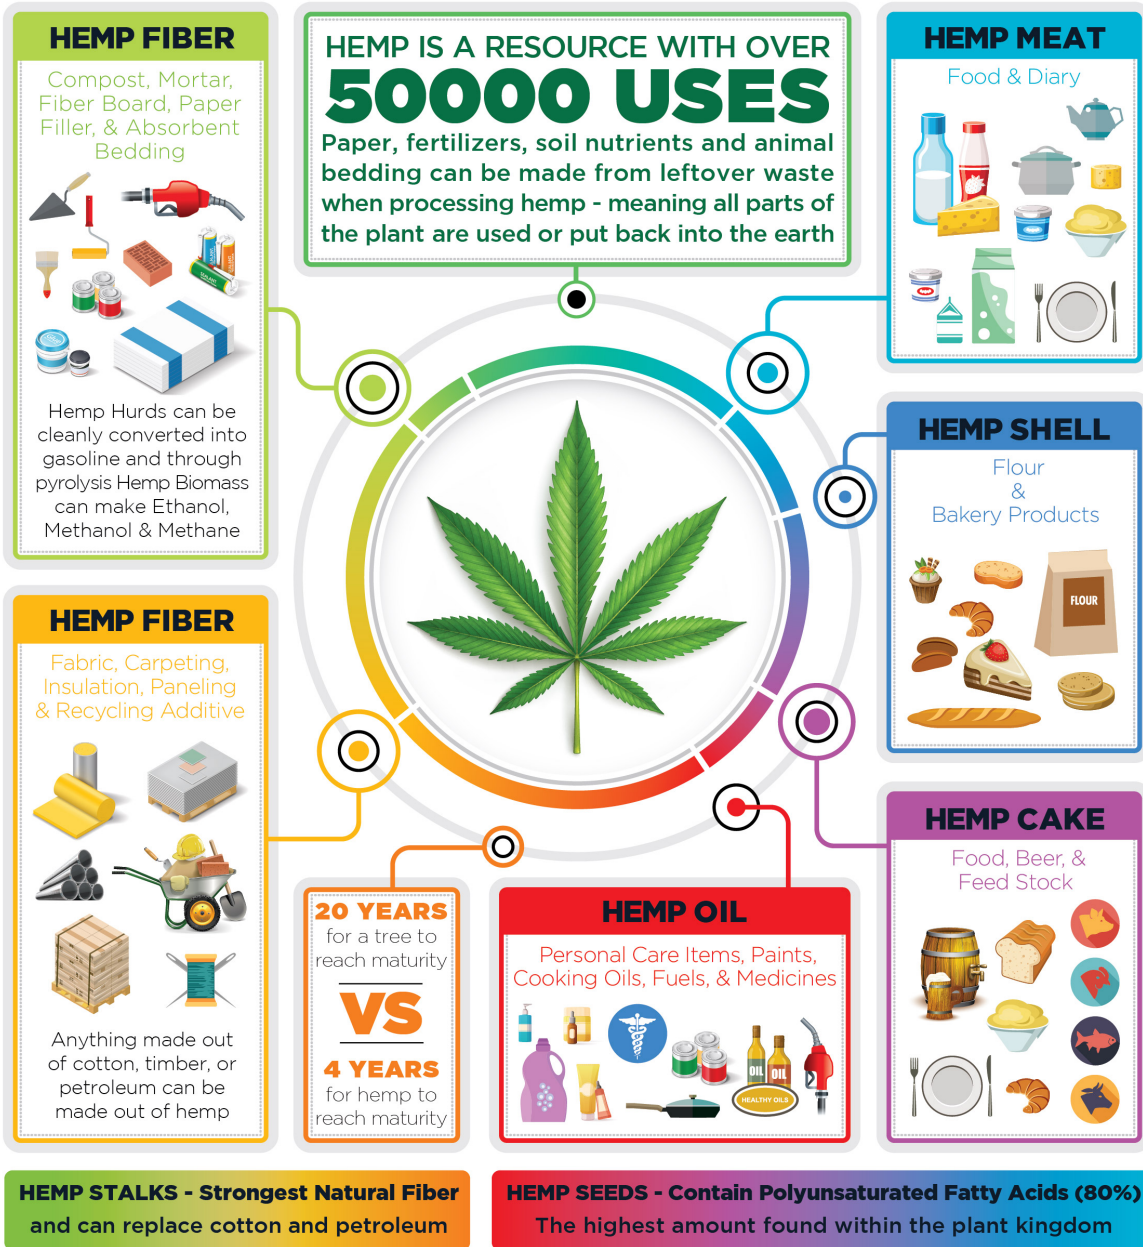

THE VERY USEFUL INDUSTRIAL HEMP

Hemp cultivation requires no chemicals, pesticides, or herbicides and yields 3 - 8 tons of fibre per acre: 4X what a forest can yield